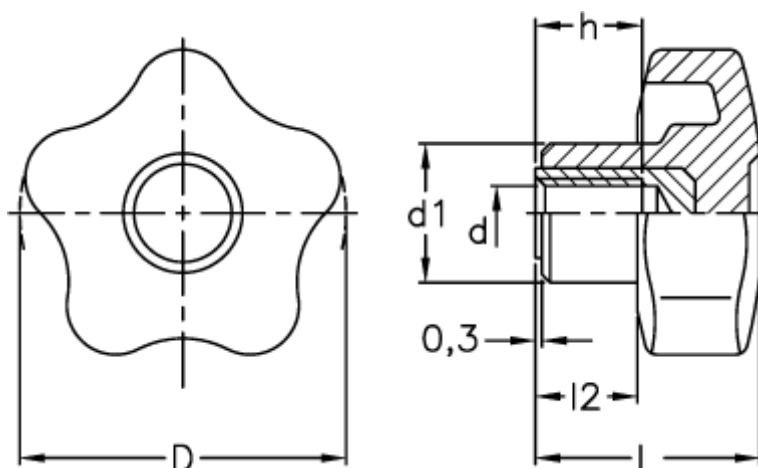

Data Sheet

Article number: 23020698133
Description: E+G Lobe knob
VCT.25 B-M6-C3, grey cap

Measures

| | |
|------|------|
| D | = 25 |
| d1 | = 13 |
| d 6H | = M6 |
| h | = 10 |
| L | = 19 |
| l2 | = 8 |